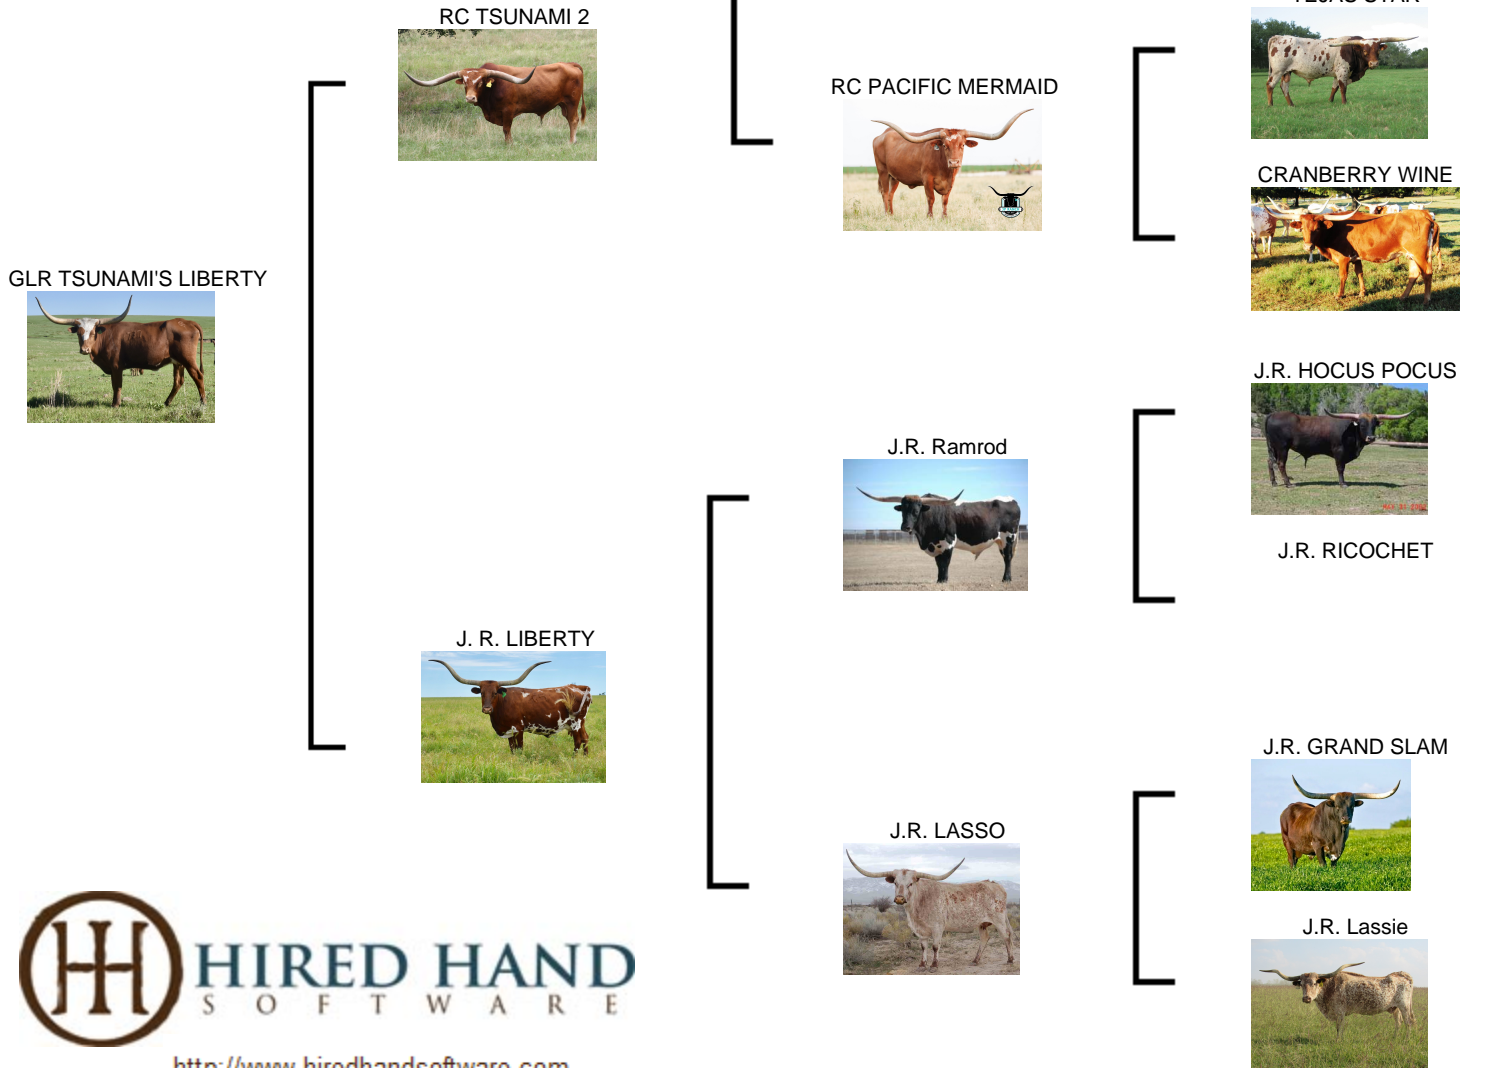

<http://www.hiredhandsoftware.com>