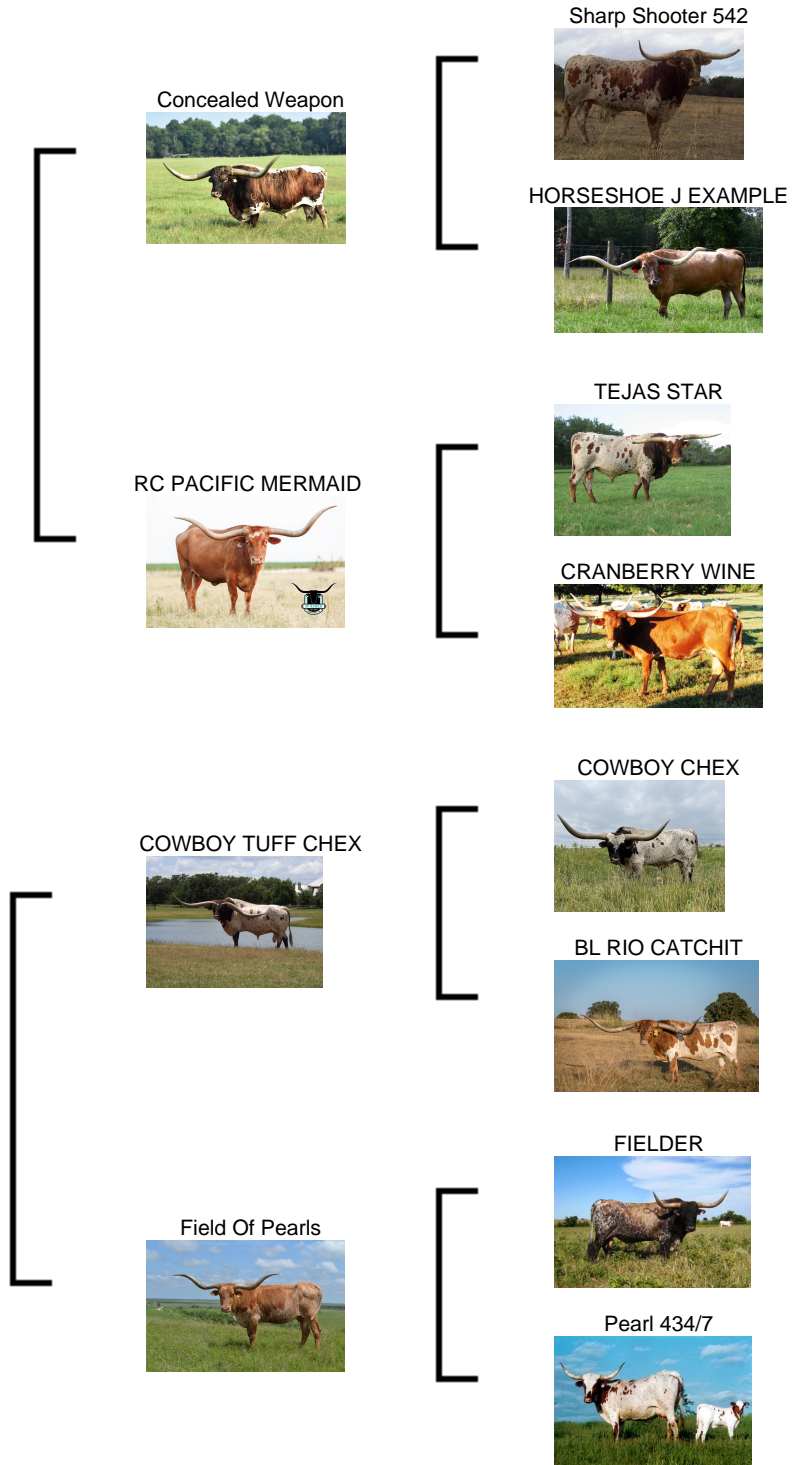

<http://www.hiredhandsoftware.com>