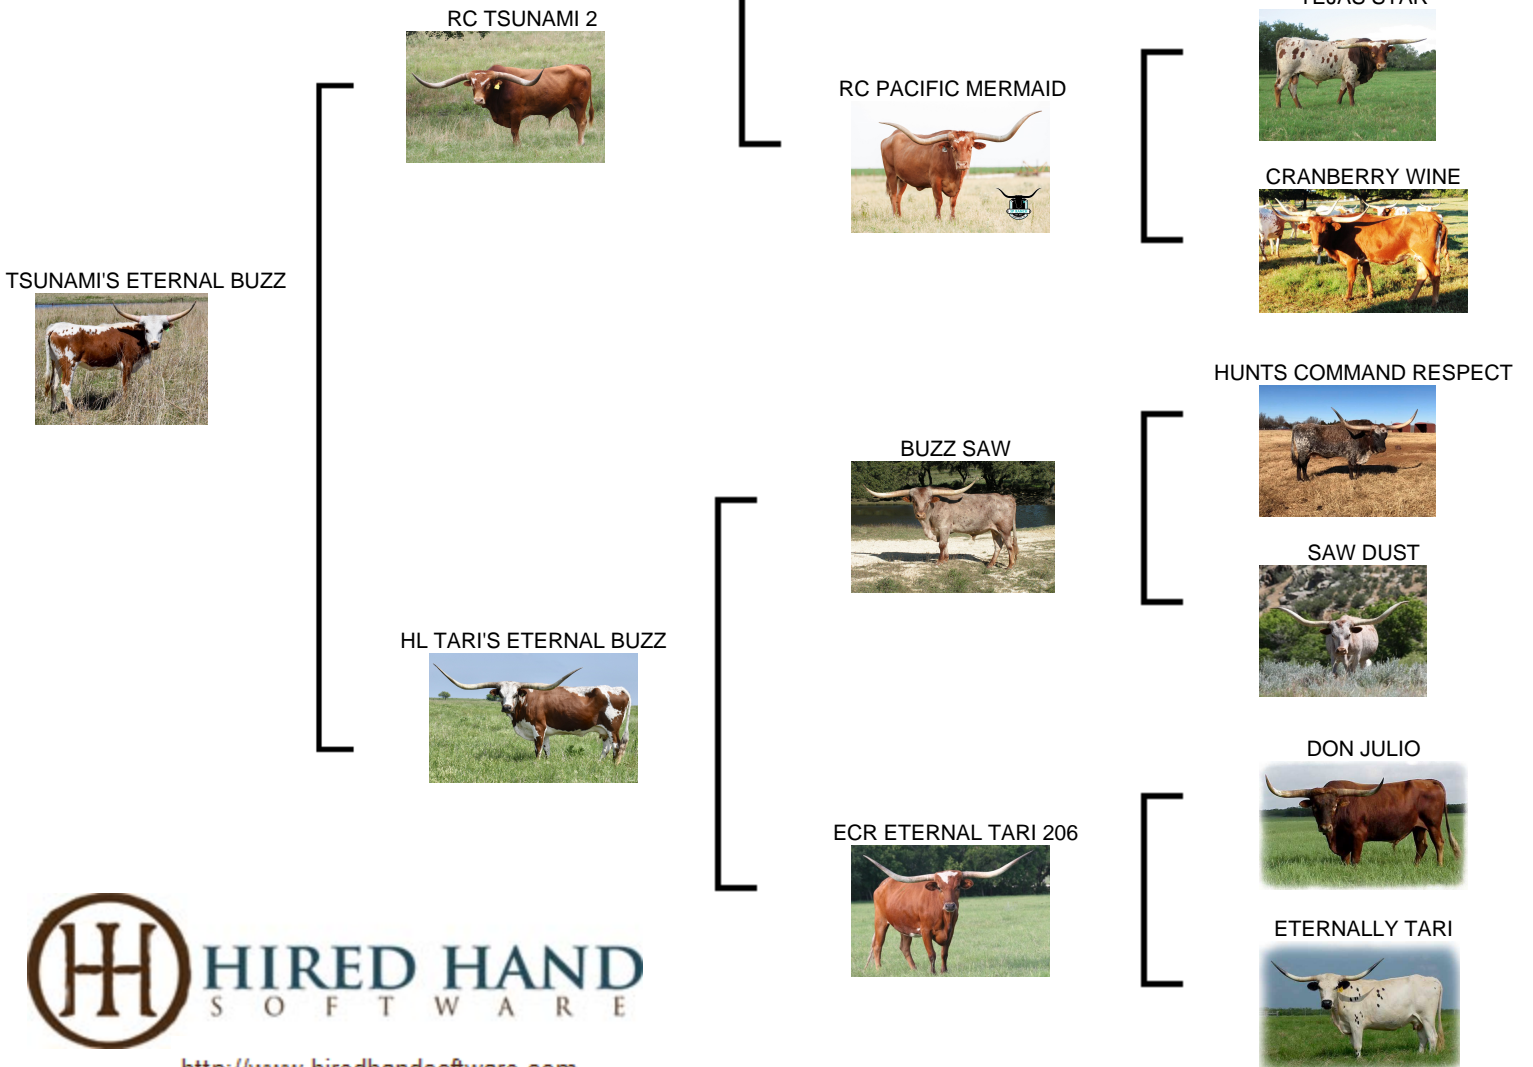

<http://www.hiredhandsoftware.com>