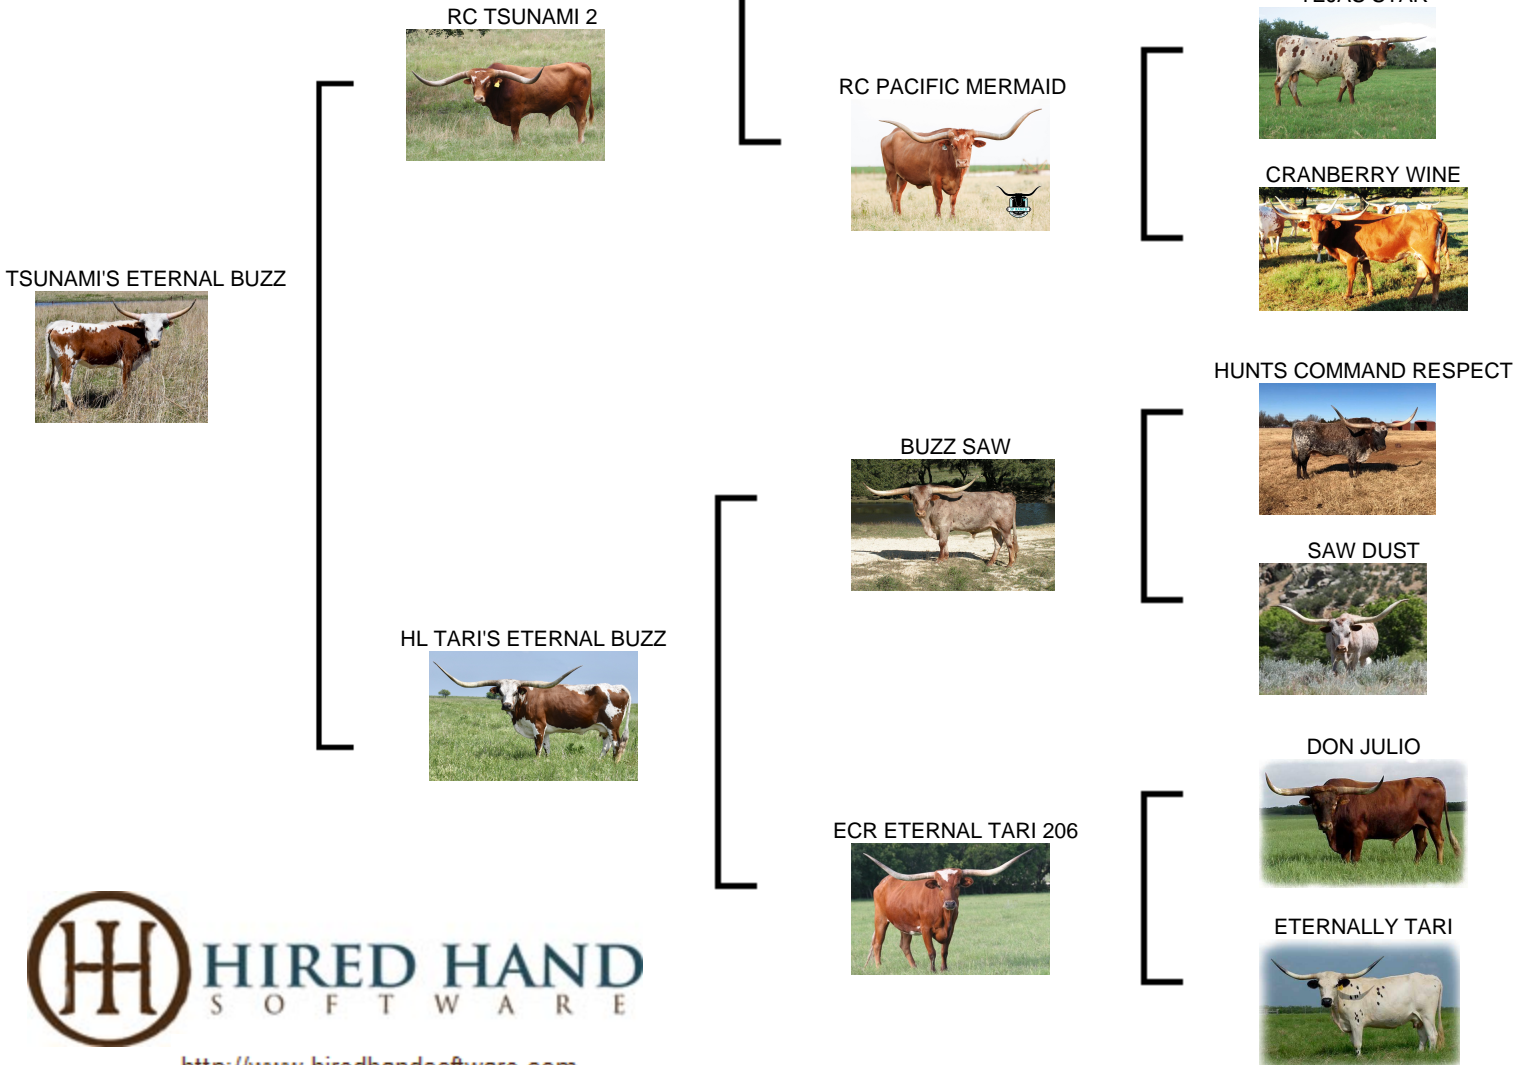

<http://www.hiredhandsoftware.com>