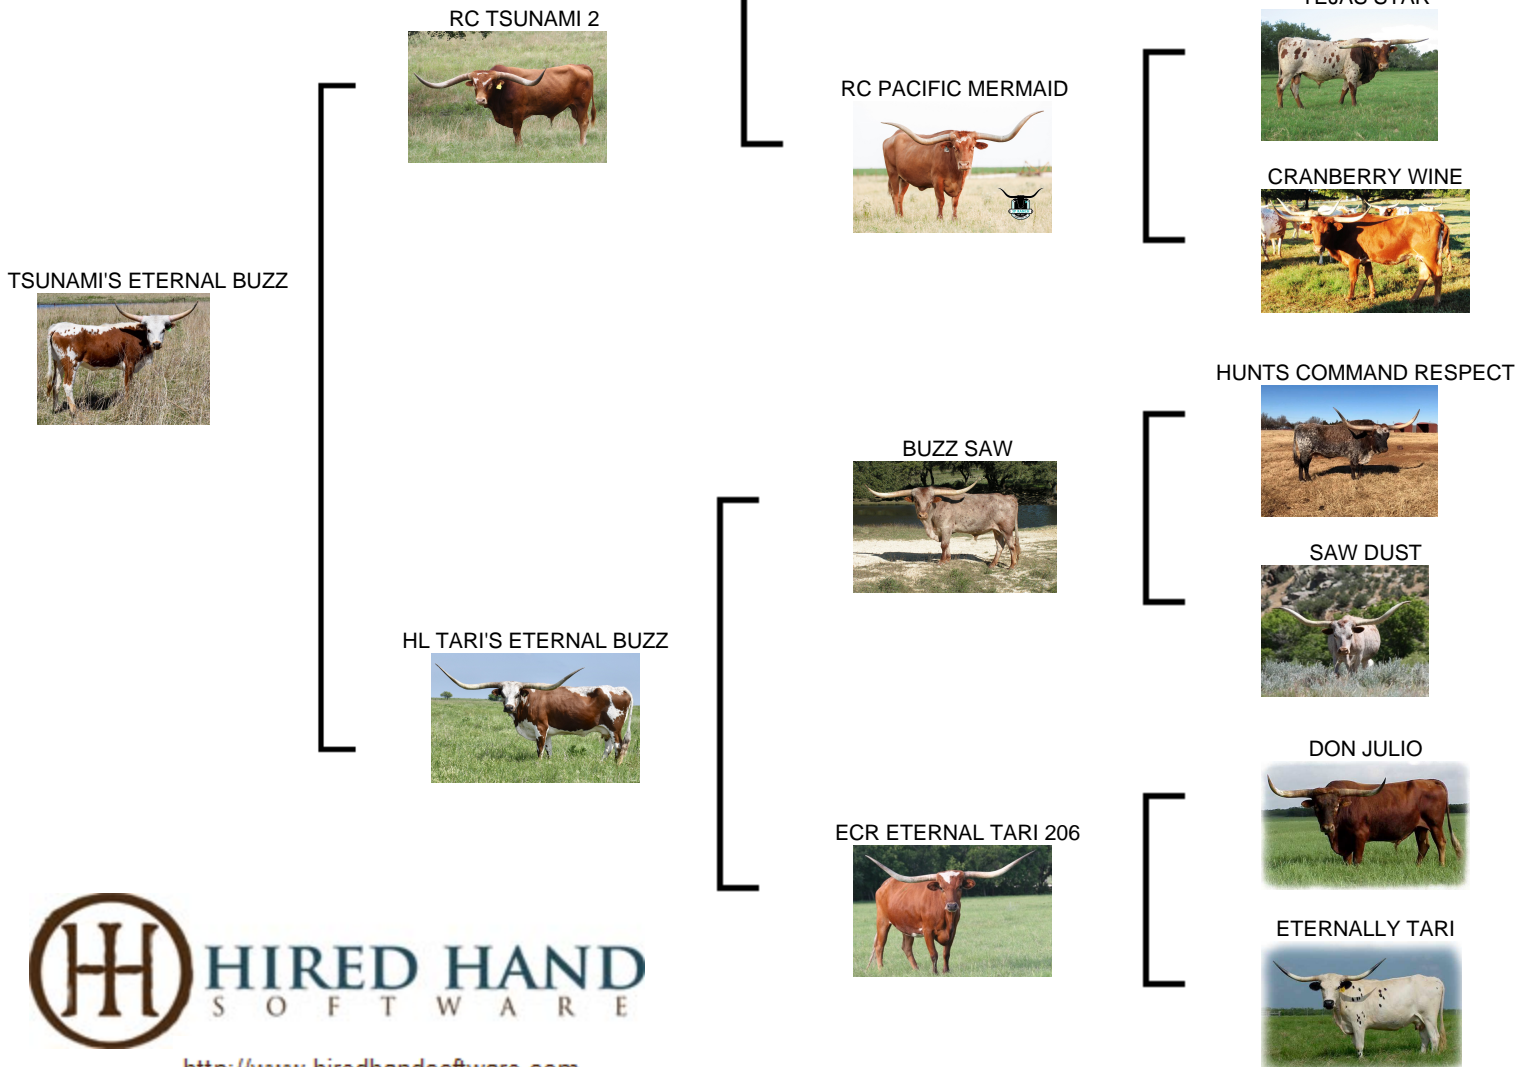

<http://www.hiredhandsoftware.com>