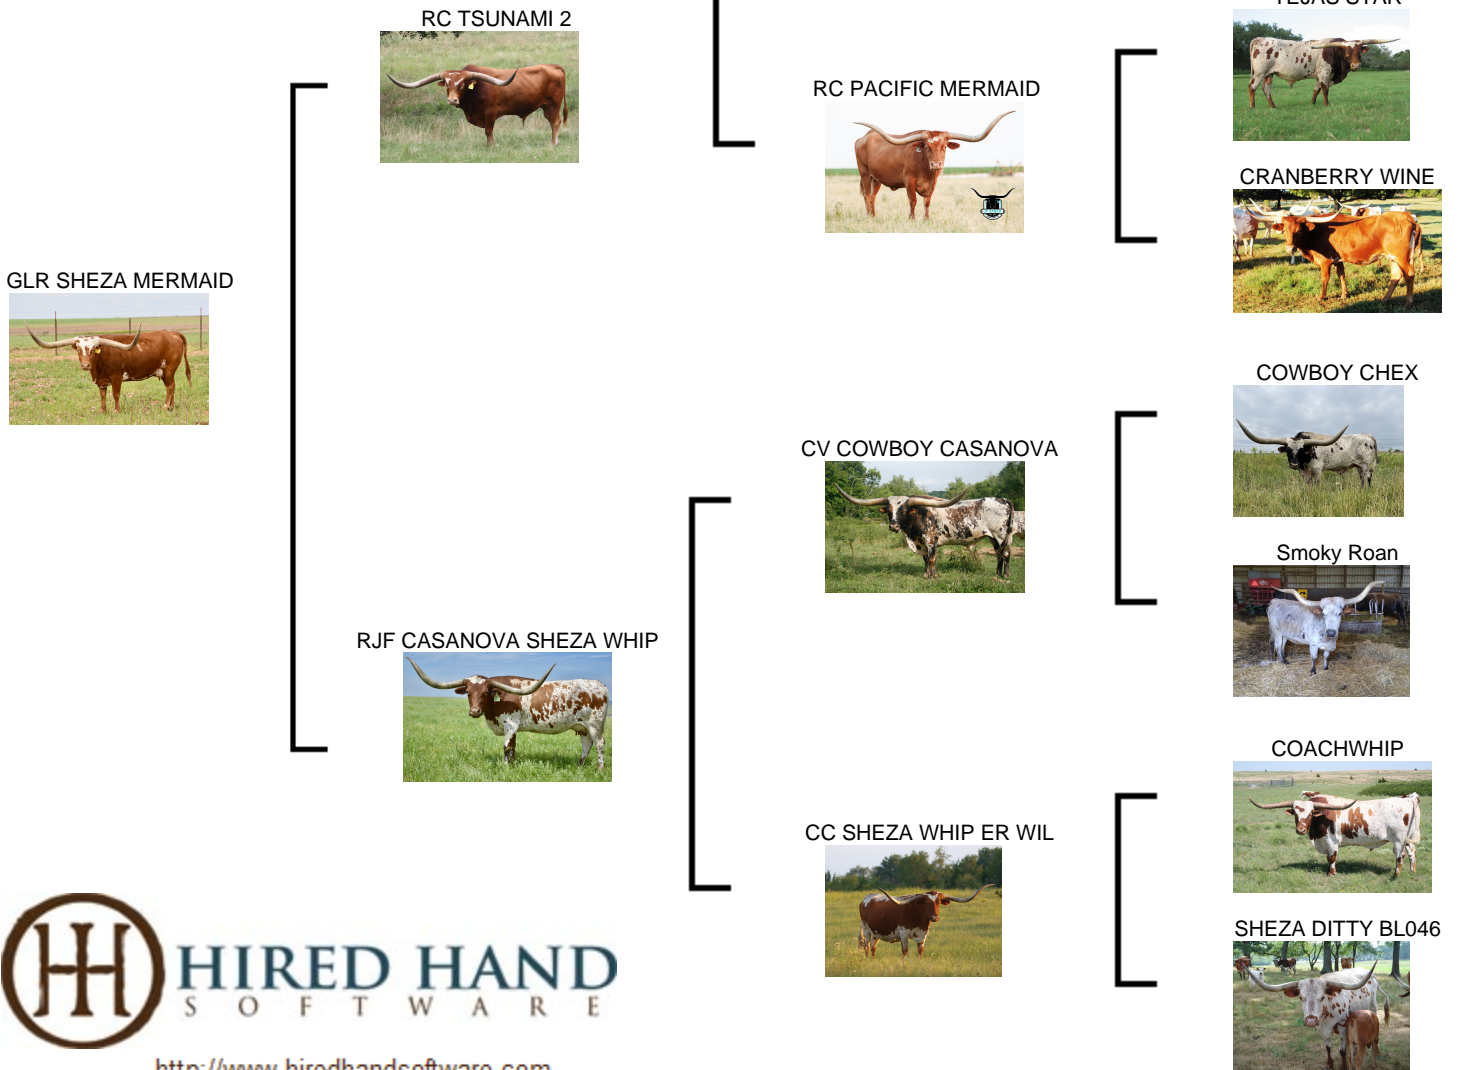

<http://www.hiredhandsoftware.com>