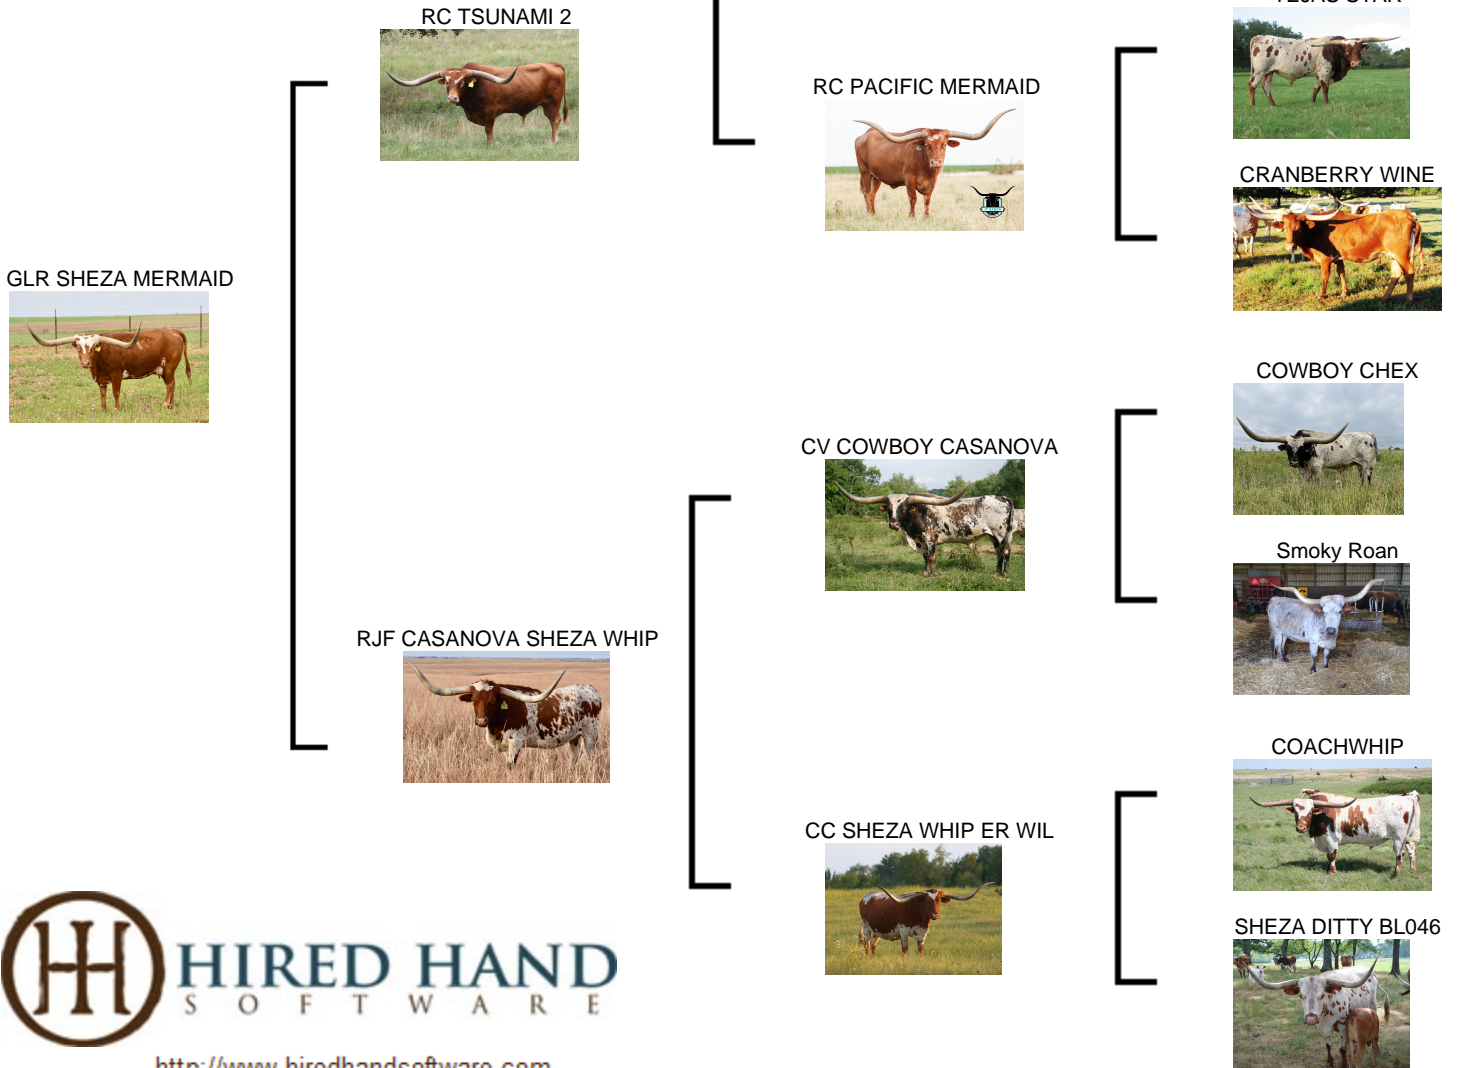

<http://www.hiredhandsoftware.com>