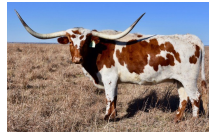

GLR TEXANA TUFF

Date of Birth: 04/25/2018
Registration 1: CI312922
Sale Price: \$3,000.00
Breeder: GILLILAND RANCH LLC
Owner: Twin Canyons Cattle Co

Courtesy of Gilliland Ranch

OCV'd; JOHNES NEGATIVE;--This 5 yo cow's pedigree includes 5 Immortal Longhorns -- Cowboy Tuff , BL Rio Catchit ,Eternal Diamond, ECR Eternal Tari and Texana Van Horne. (3 over 100" TTT'; 2 over 90" TTT).

TTT: 70.5000 on 05/29/2024

GLR TEXANA TUFF

JBR ECLIPSE

GLR ARCHERS ANGEL

COWBOY TUFF CHEX

ETERNAL DIAMOND

Archer Texa

ZD JAMIDANS SUPER MARY