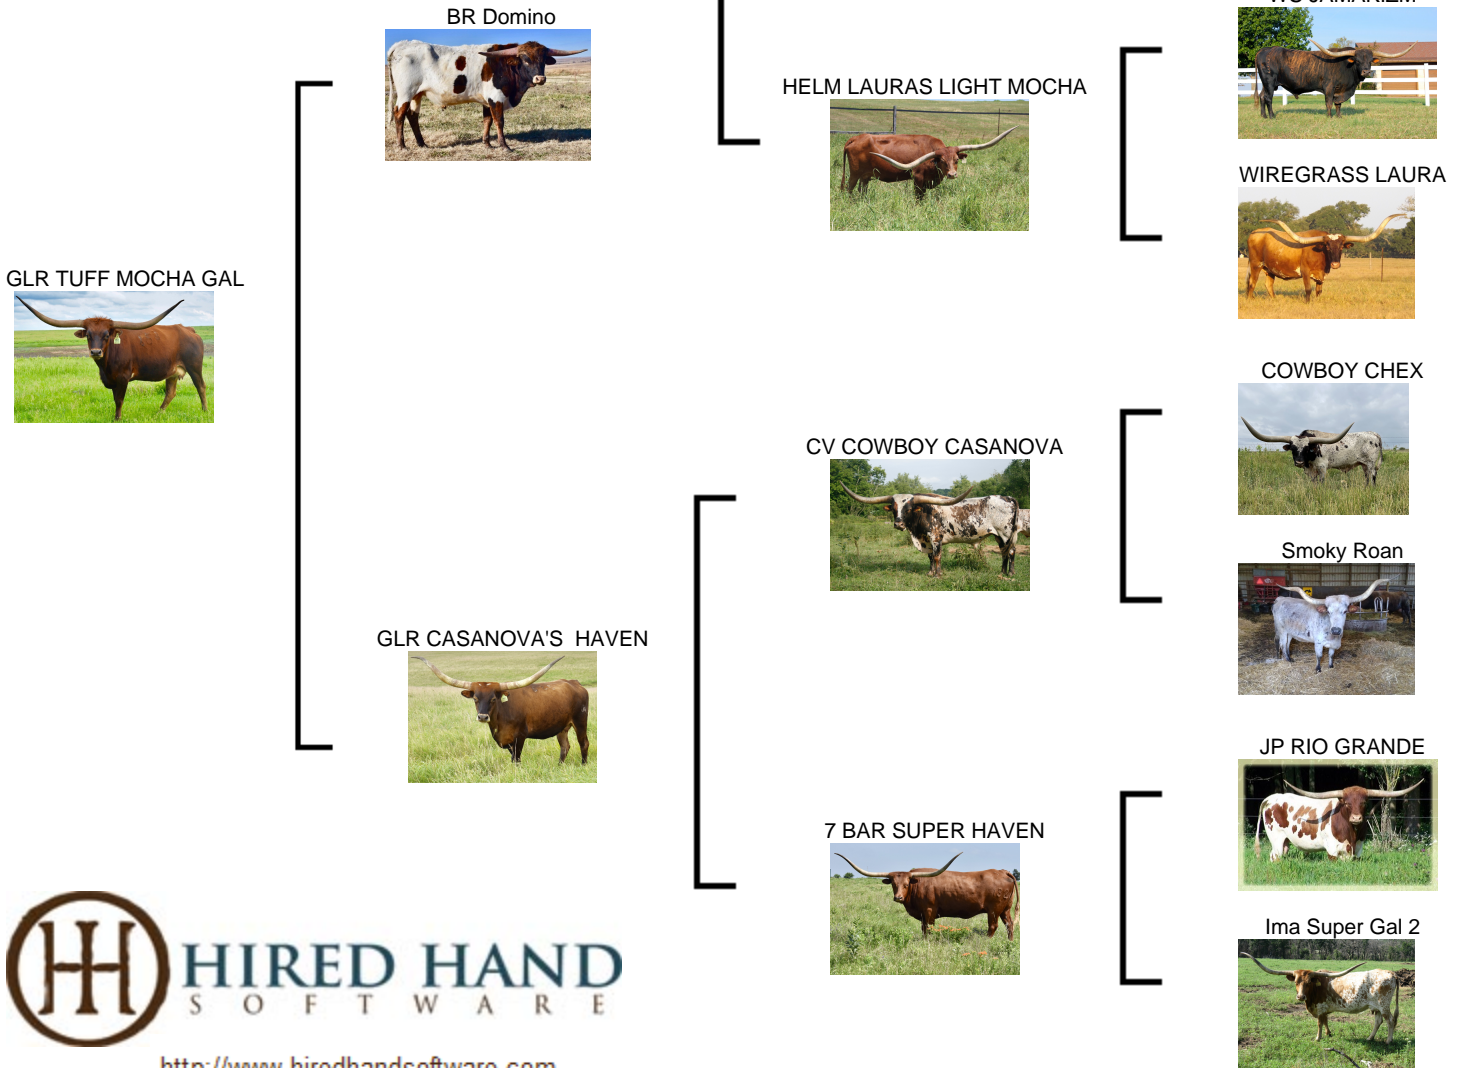

<http://www.hiredhandsoftware.com>