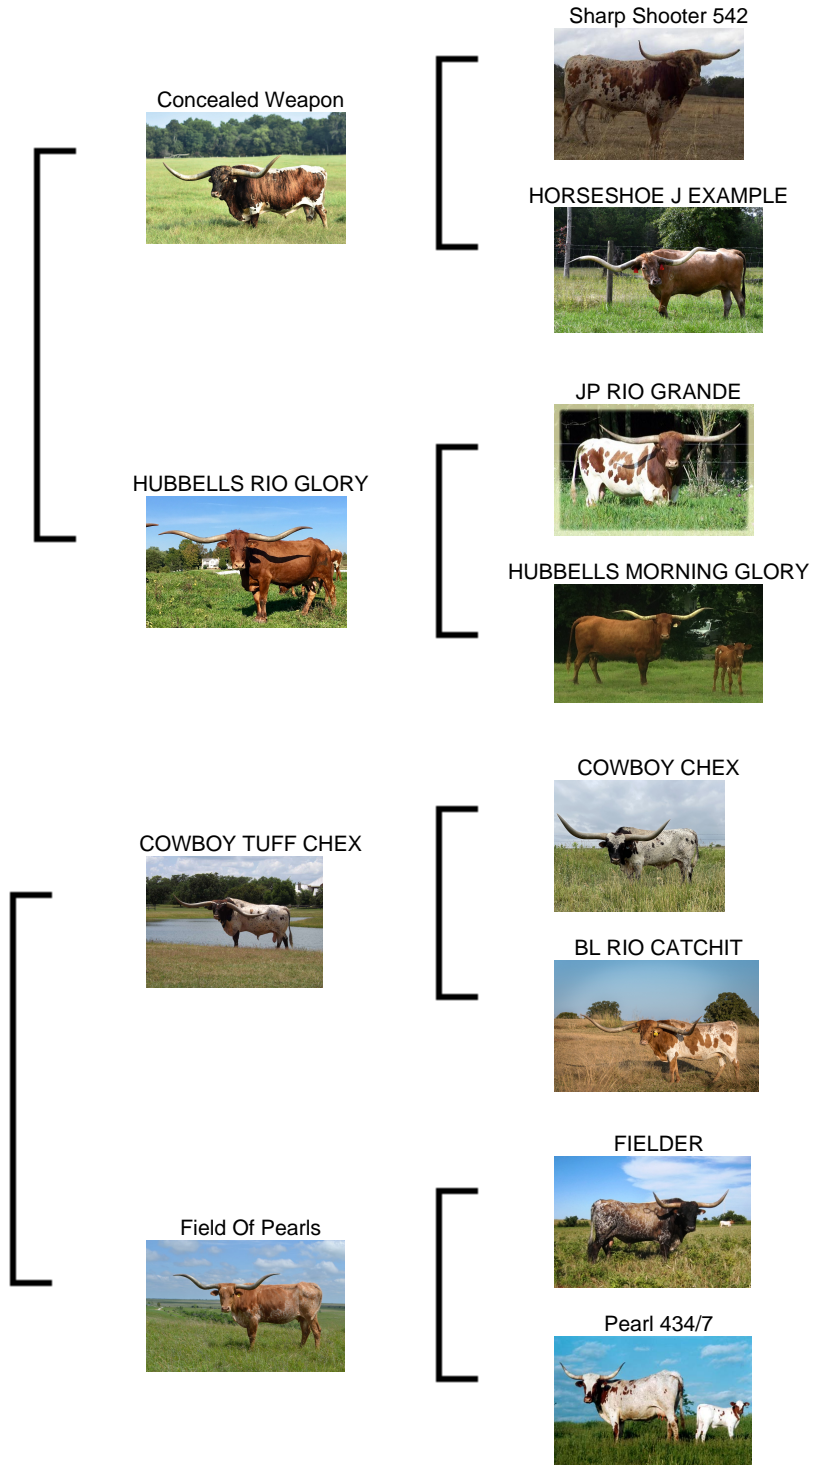

GLR TUFF'S 20 GAUGE GAL

Date of Birth: 08/12/2018
Registration 1: CAI312925
Sale Price: \$6,000.00
Breeder: GILLILAND RANCH
Owner: GILLILAND RANCH

Courtesy of Gilliland Ranch

TTT: 65.0000 on 08/26/2022

GLR TUFF'S 20 GAUGE GAL

Hubbells 20 Gauge

Minnie Pearl 14

Concealed Weapon

Sharp Shooter 542

HORSESHOE J EXAMPLE

HUBBELLS RIO GLORY

JP RIO GRANDE

HUBBELLS MORNING GLORY

COWBOY TUFF CHEX

COWBOY CHEX

BL RIO CATCHIT

Field Of Pearls

FIELDER

Pearl 434/7